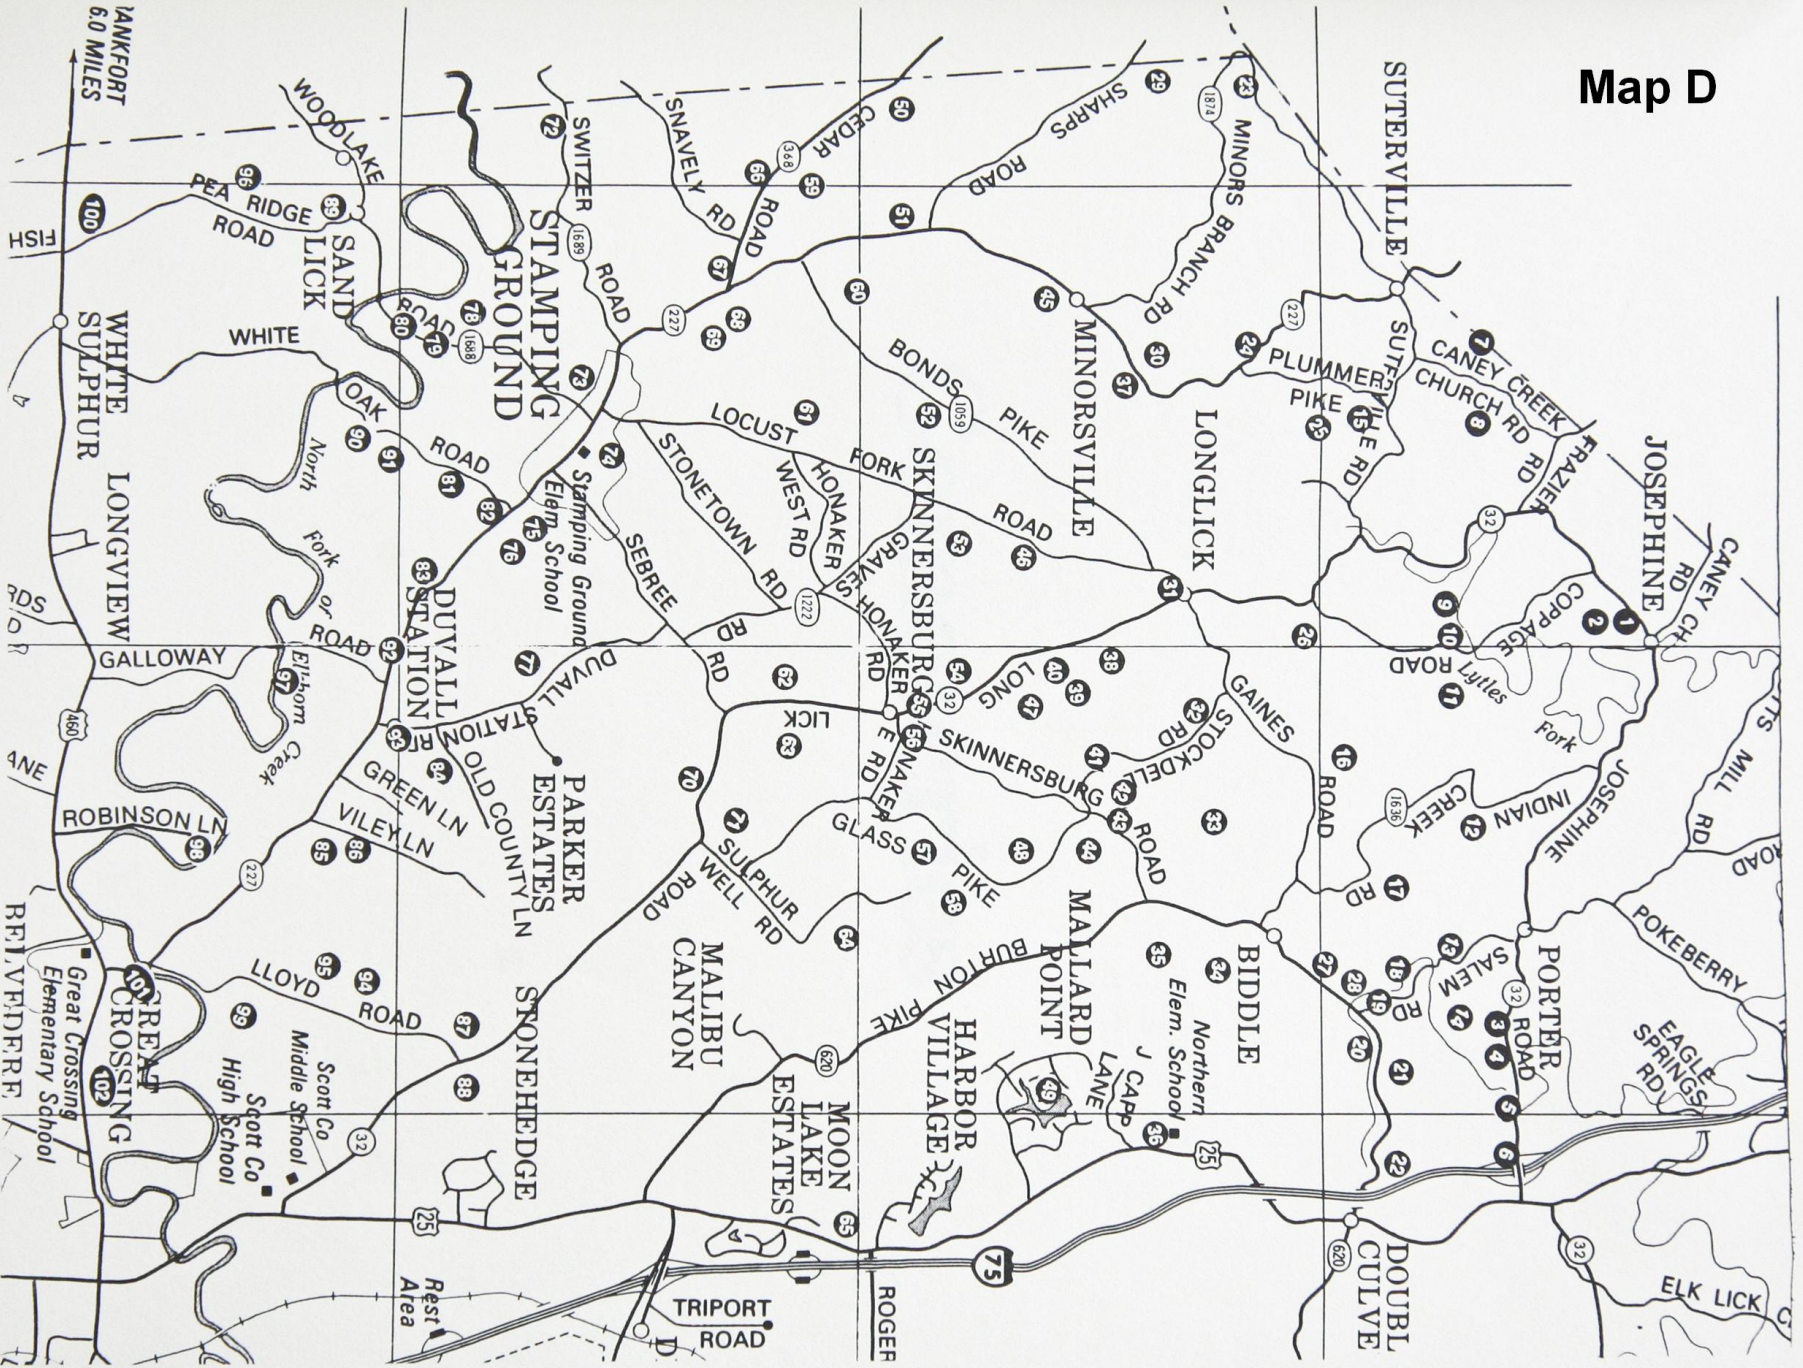

Map D

GONE, FORGOTTEN, NOW REMEMBERED: SCOTT COUNTY, KENTUCKY CEMETERIES